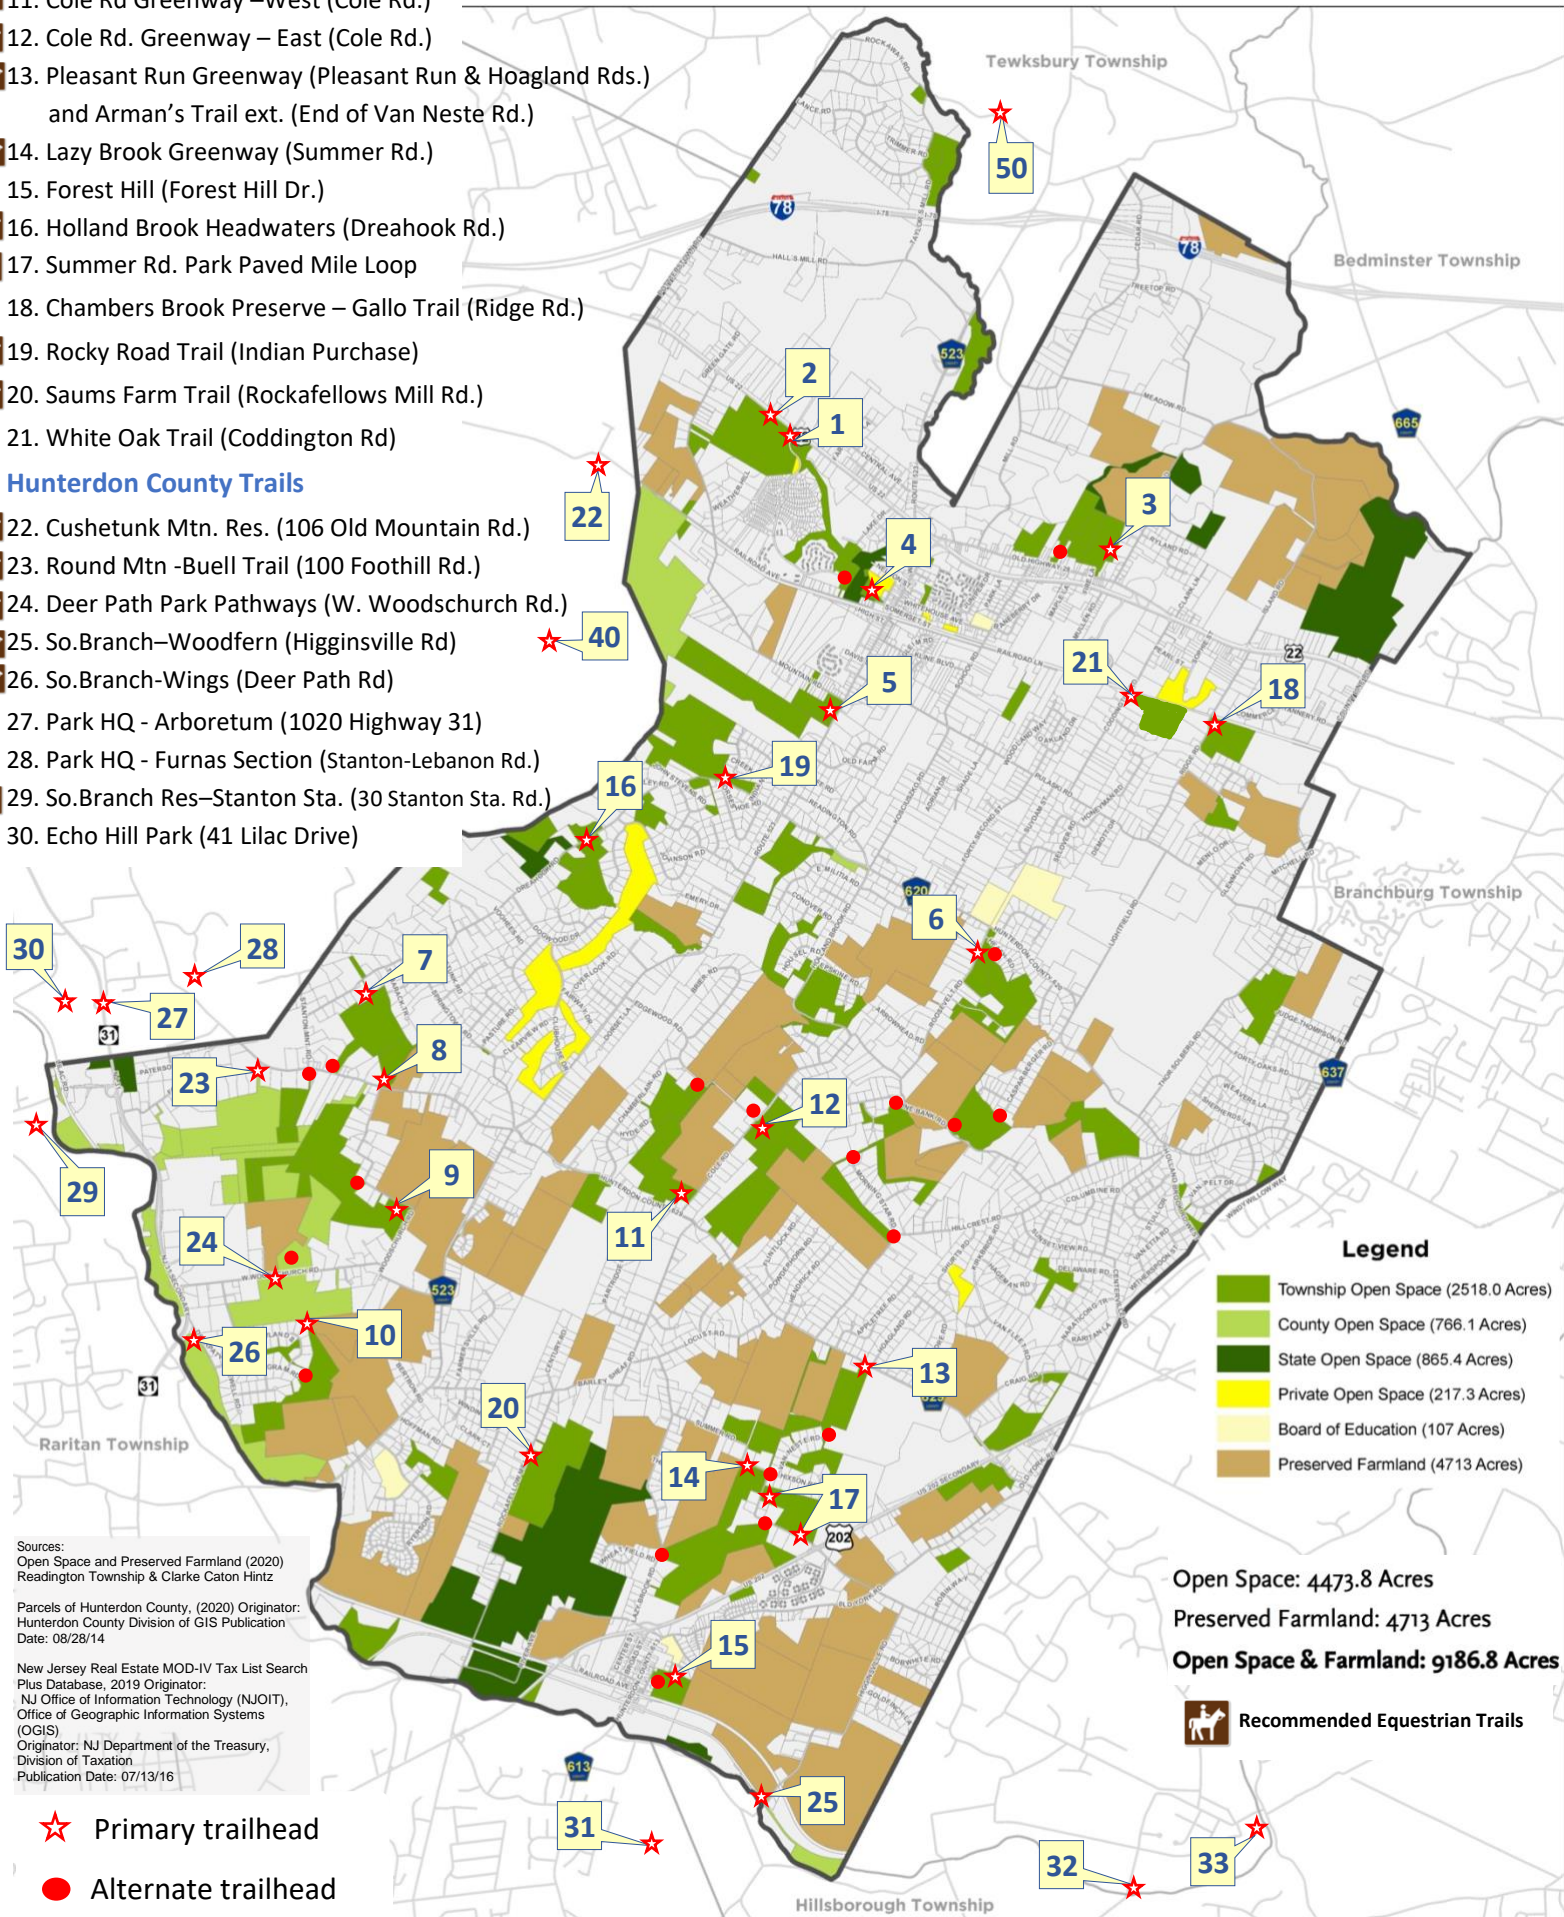

Readington Twp. Hiking and Equestrian Trails Map

Open Space Advisory Board – August 9th, 2021

Readington Township Trails

1. Cushetunk Woods (Van Horne Dr.)
2. Cushetunk Nature Preserve Loop (937 US 22 East)
3. Whitehouse Greenway (Old Highway)
4. Senior Walkway (Cor. Railroad & James)
5. Cushetunk Mountain (Pickell Park)
6. Lachenmayr (Roosevelt Rd.)
7. Bouman-Stickney Loop (114 Dreahook Rd.)
8. Stanton-Round Mtn. Loop (Stanton Rd.)
9. Dobozyński- Round Mtn. Loop (Woods Church Rd.)
10. The River Trail (Deer Path Park, W.Woodschurch Rd.)
11. Cole Rd Greenway –West (Cole Rd.)
12. Cole Rd. Greenway – East (Cole Rd.)
13. Pleasant Run Greenway (Pleasant Run & Hoagland Rds.) and Arman’s Trail ext. (End of Van Neste Rd.)
14. Lazy Brook Greenway (Summer Rd.)
15. Forest Hill (Forest Hill Dr.)
16. Holland Brook Headwaters (Dreahook Rd.)
17. Summer Rd. Park Paved Mile Loop
18. Chambers Brook Preserve – Gallo Trail (Ridge Rd.)
19. Rocky Road Trail (Indian Purchase)
20. Saums Farm Trail (Rockafellows Mill Rd.)
21. White Oak Trail (Coddington Rd)

Hunterdon County Trails

22. Cushetunk Mtn. Res. (106 Old Mountain Rd.)
23. Round Mtn -Buell Trail (100 Foothill Rd.)
24. Deer Path Park Pathways (W. Woodschurch Rd.)
25. So.Branch–Woodfern (Higginsville Rd)
26. So.Branch–Wings (Deer Path Rd)
27. Park HQ - Arboretum (1020 Highway 31)
28. Park HQ - Furnas Section (Stanton-Lebanon Rd.)
29. So.Branch Res–Stanton Sta. (30 Stanton Sta. Rd.)
30. Echo Hill Park (41 Lilac Drive)

Nearby Trails

Somerset County

31. Clover Hill Park / So Branch WMA (19 Clover Hill Rd.)
32. South Branch Preserve - Blackpoint Rd, Neshanic Sta.
33. South Branch Preserve – Elm St, Neshanic Sta.

State of New Jersey

40. Round Valley Rec Area (Lebanon-Stanton Rd.)

Tewksbury Township

50. Whittimore Wildlife Sanctuary (Rockaway Rd., Oldwick)

Map Base and Acreage Totals
 Clarke Caton Hintz June 2020

Open Space and Preserved Farmland
 LOCATION:
 Readington Township, Hunterdon County, NJ